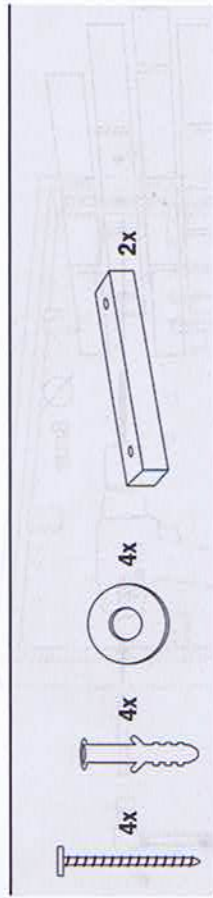

Instructions Pole + base

MCS-4A4-WLSS
MCS-4A4-WLTE
MCS-4A4-WLDB

MCS-4A4-OAK
MCS-4A4-WAL

SecurIT

1.

MCS-4A4-WLSS
MCS-4A4-WLTE
MCS-4A4-WLDB

MCS-4A4-OAK
MCS-4A4-WAL

2.

MCS-4A4-WLSS
MCS-4A4-WLTE
MCS-4A4-WLDB

3

2

5. Battery (optional)

5.1

5.2

Instructions

LED Information display
Coated Steel

3.2

3.3

3.4

4.

4.1

4.2

4.3

4.4

4.5

4.6

4.7

4.8 LED