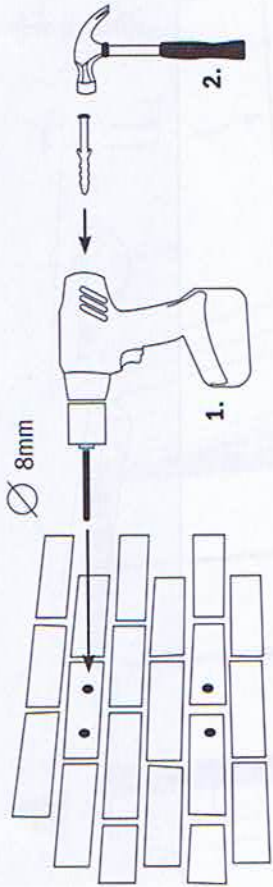

Instructions Pole + base

MCS-4A4-WLSS
MCS-4A4-WLTE
MCS-4A4-WLDB

MCS-4A4-OAK
MCS-4A4-WAL

SecurIT

1.

MCS-4A4-WLSS
MCS-4A4-WLTE
MCS-4A4-WLDB

MCS-4A4-OAK
MCS-4A4-WAL

2.

MCS-4A4-WLSS
MCS-4A4-WLTE
MCS-4A4-WLDB

3

2

5. Battery (optional)

5.1

5.2

Instructions

LED Information display
Coated Steel

3.2

3.3

3.4

4.

4.1

4.2

4.3

4.4

4.5

4.6

4.7

4.8 LED