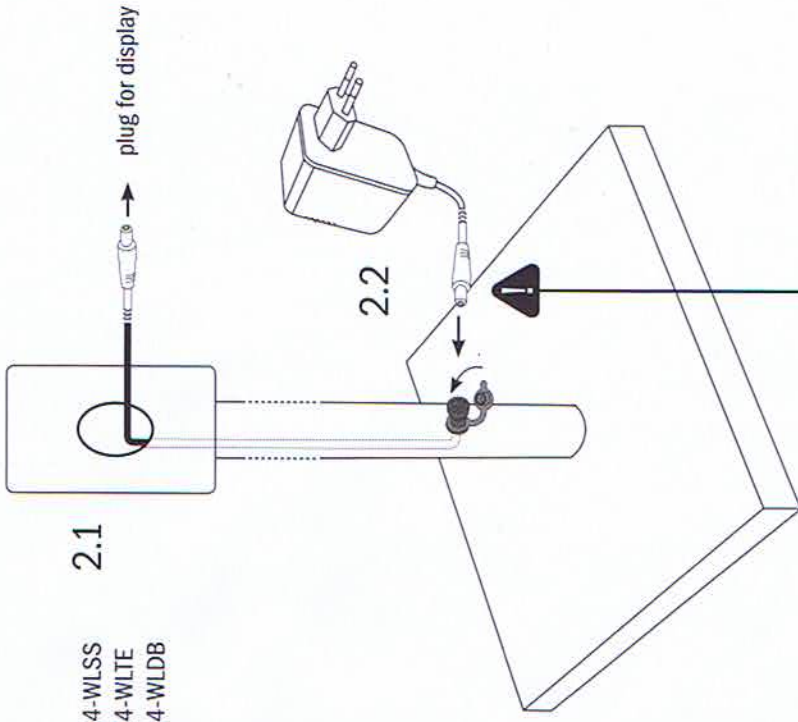

Instructions Pole + base

MCS-4A4-WLSS
MCS-4A4-WLTE
MCS-4A4-WLDB

MCS-4A4-OAK
MCS-4A4-WAL

SecurIT

1.

MCS-4A4-WLSS
MCS-4A4-WLTE
MCS-4A4-WLDB

MCS-4A4-OAK
MCS-4A4-WAL

2.

MCS-4A4-WLSS
MCS-4A4-WLTE
MCS-4A4-WLDB

3

2

5. Battery (optional)

5.1

5.2

Instructions

LED Information display
Coated Steel